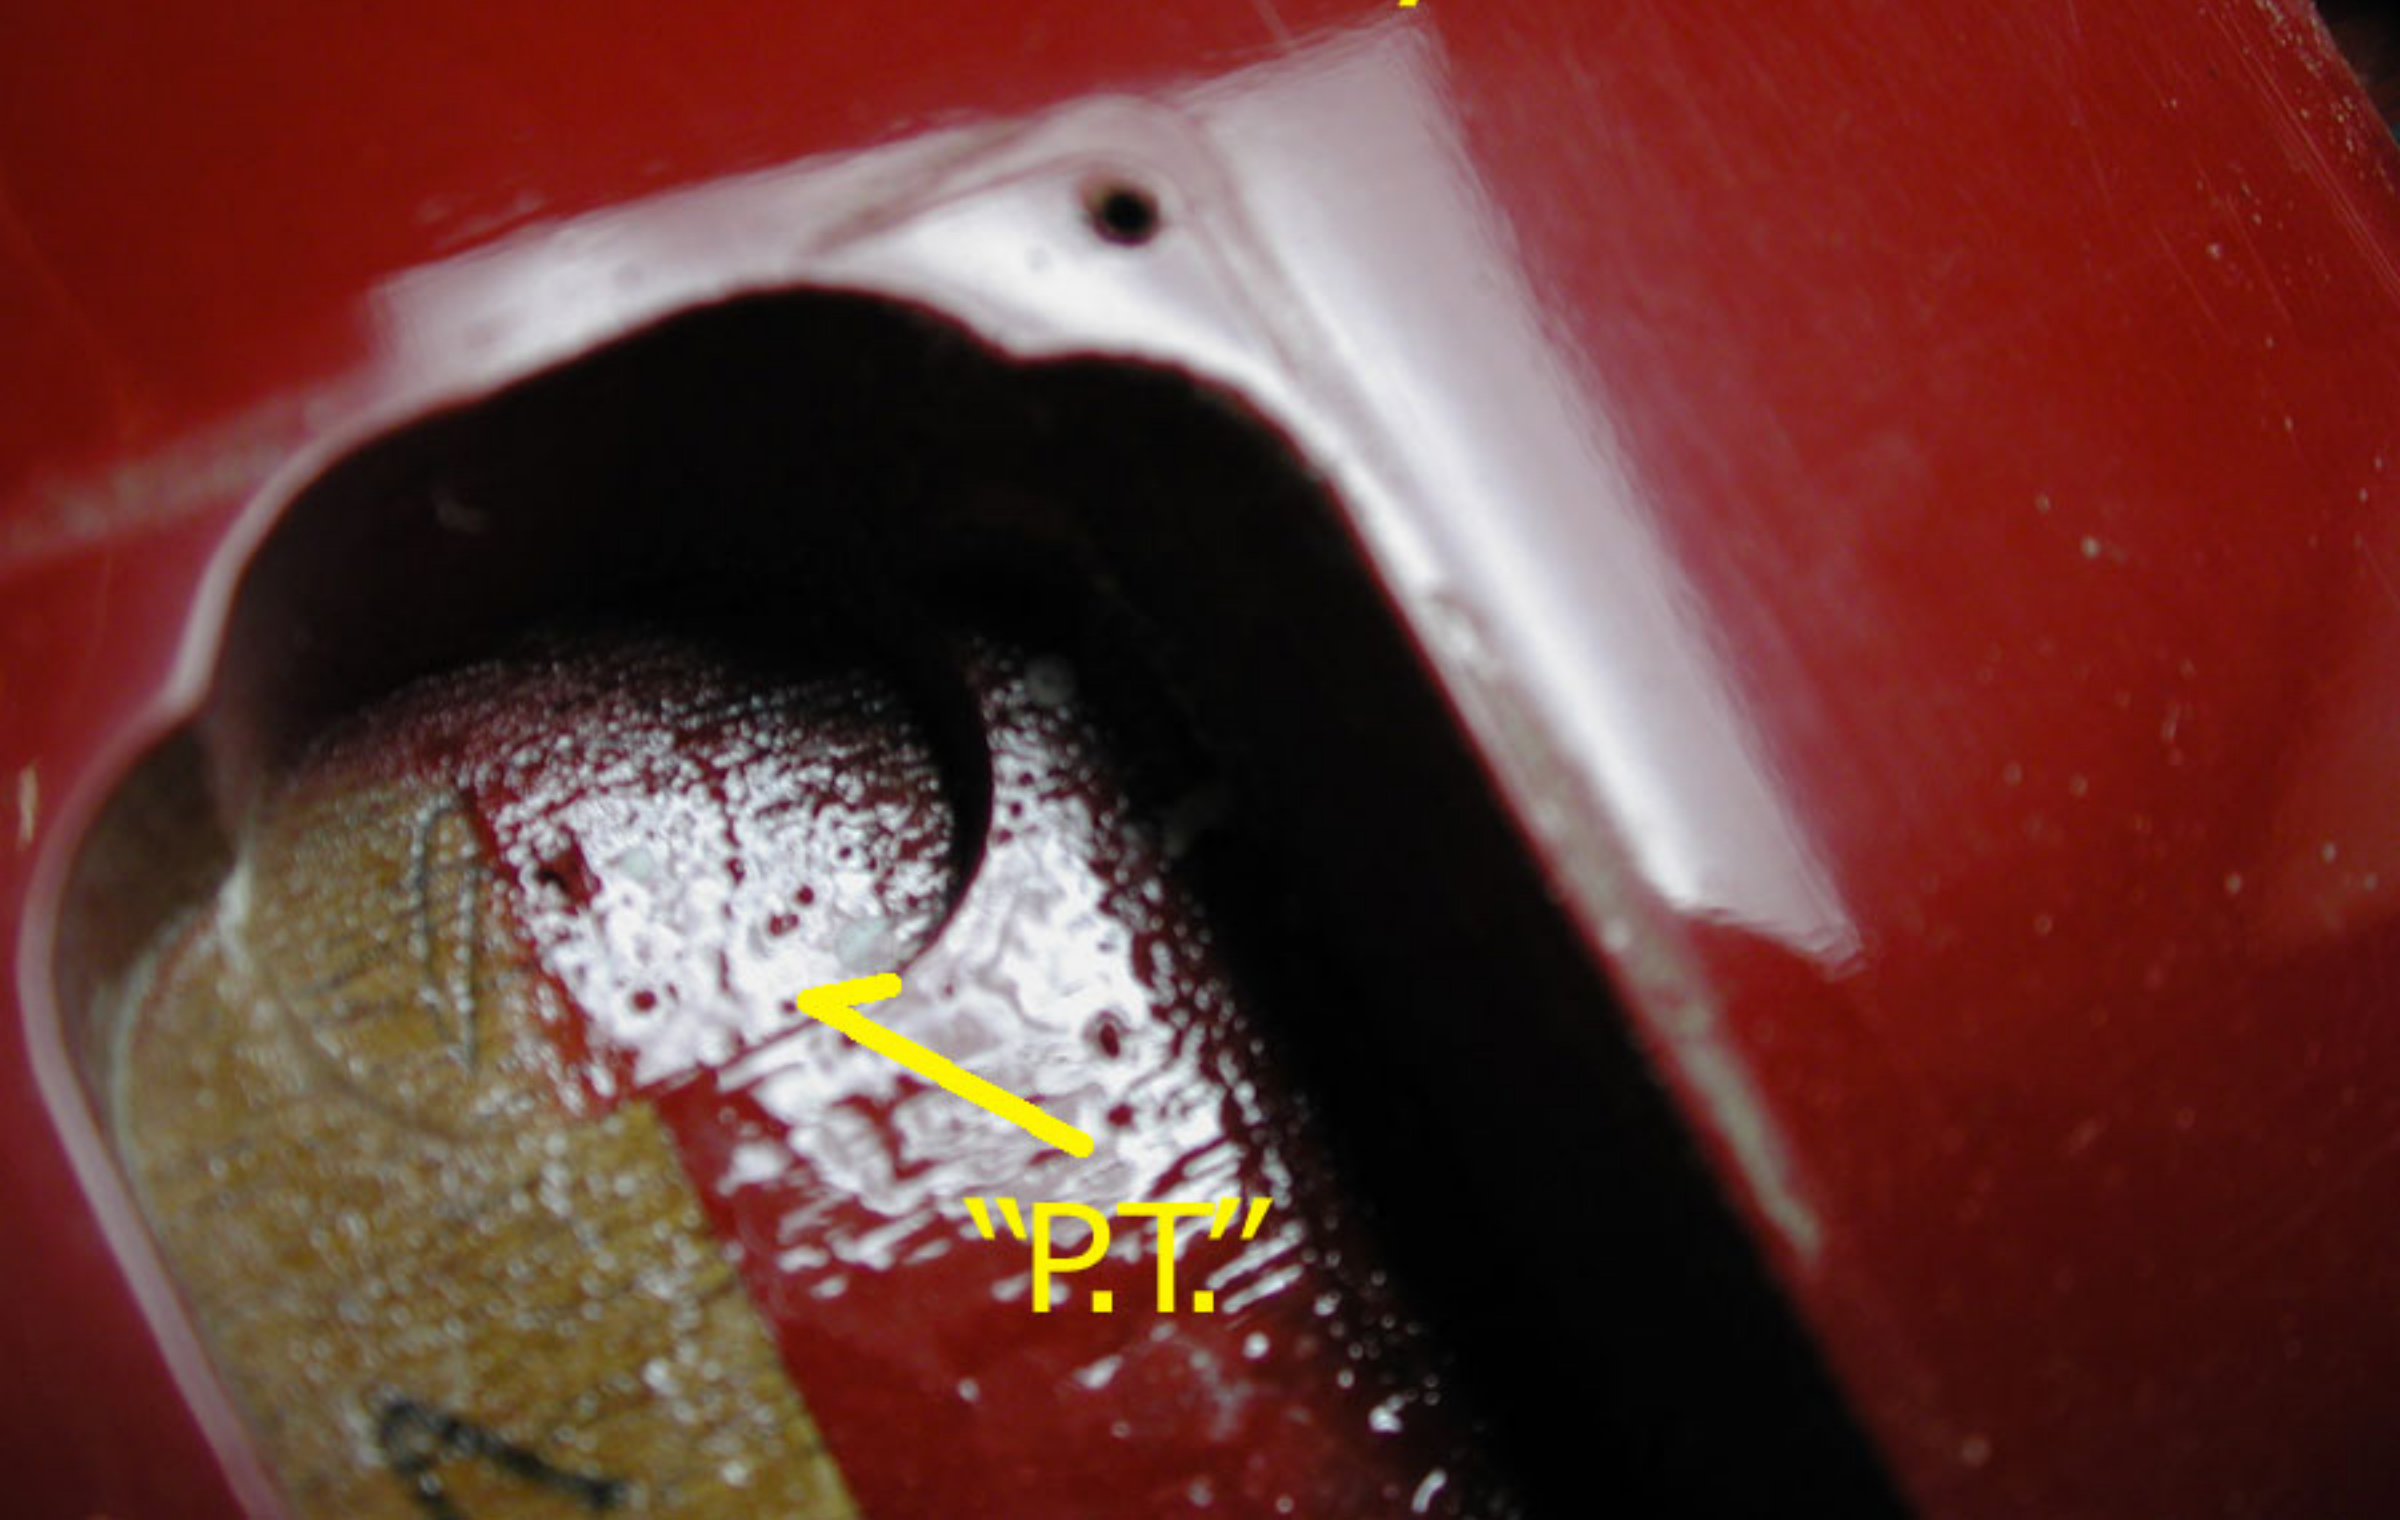

"60697"

60697

"LWP"

Treble PU Cavity

Treble P U Cavity

"P.T."

MTA
205N
A/C CO

20
B409 JAPAN

B409
JAPAN

"BA08116886"

BA08116886

"134852"

"BA08116886"

"134852"