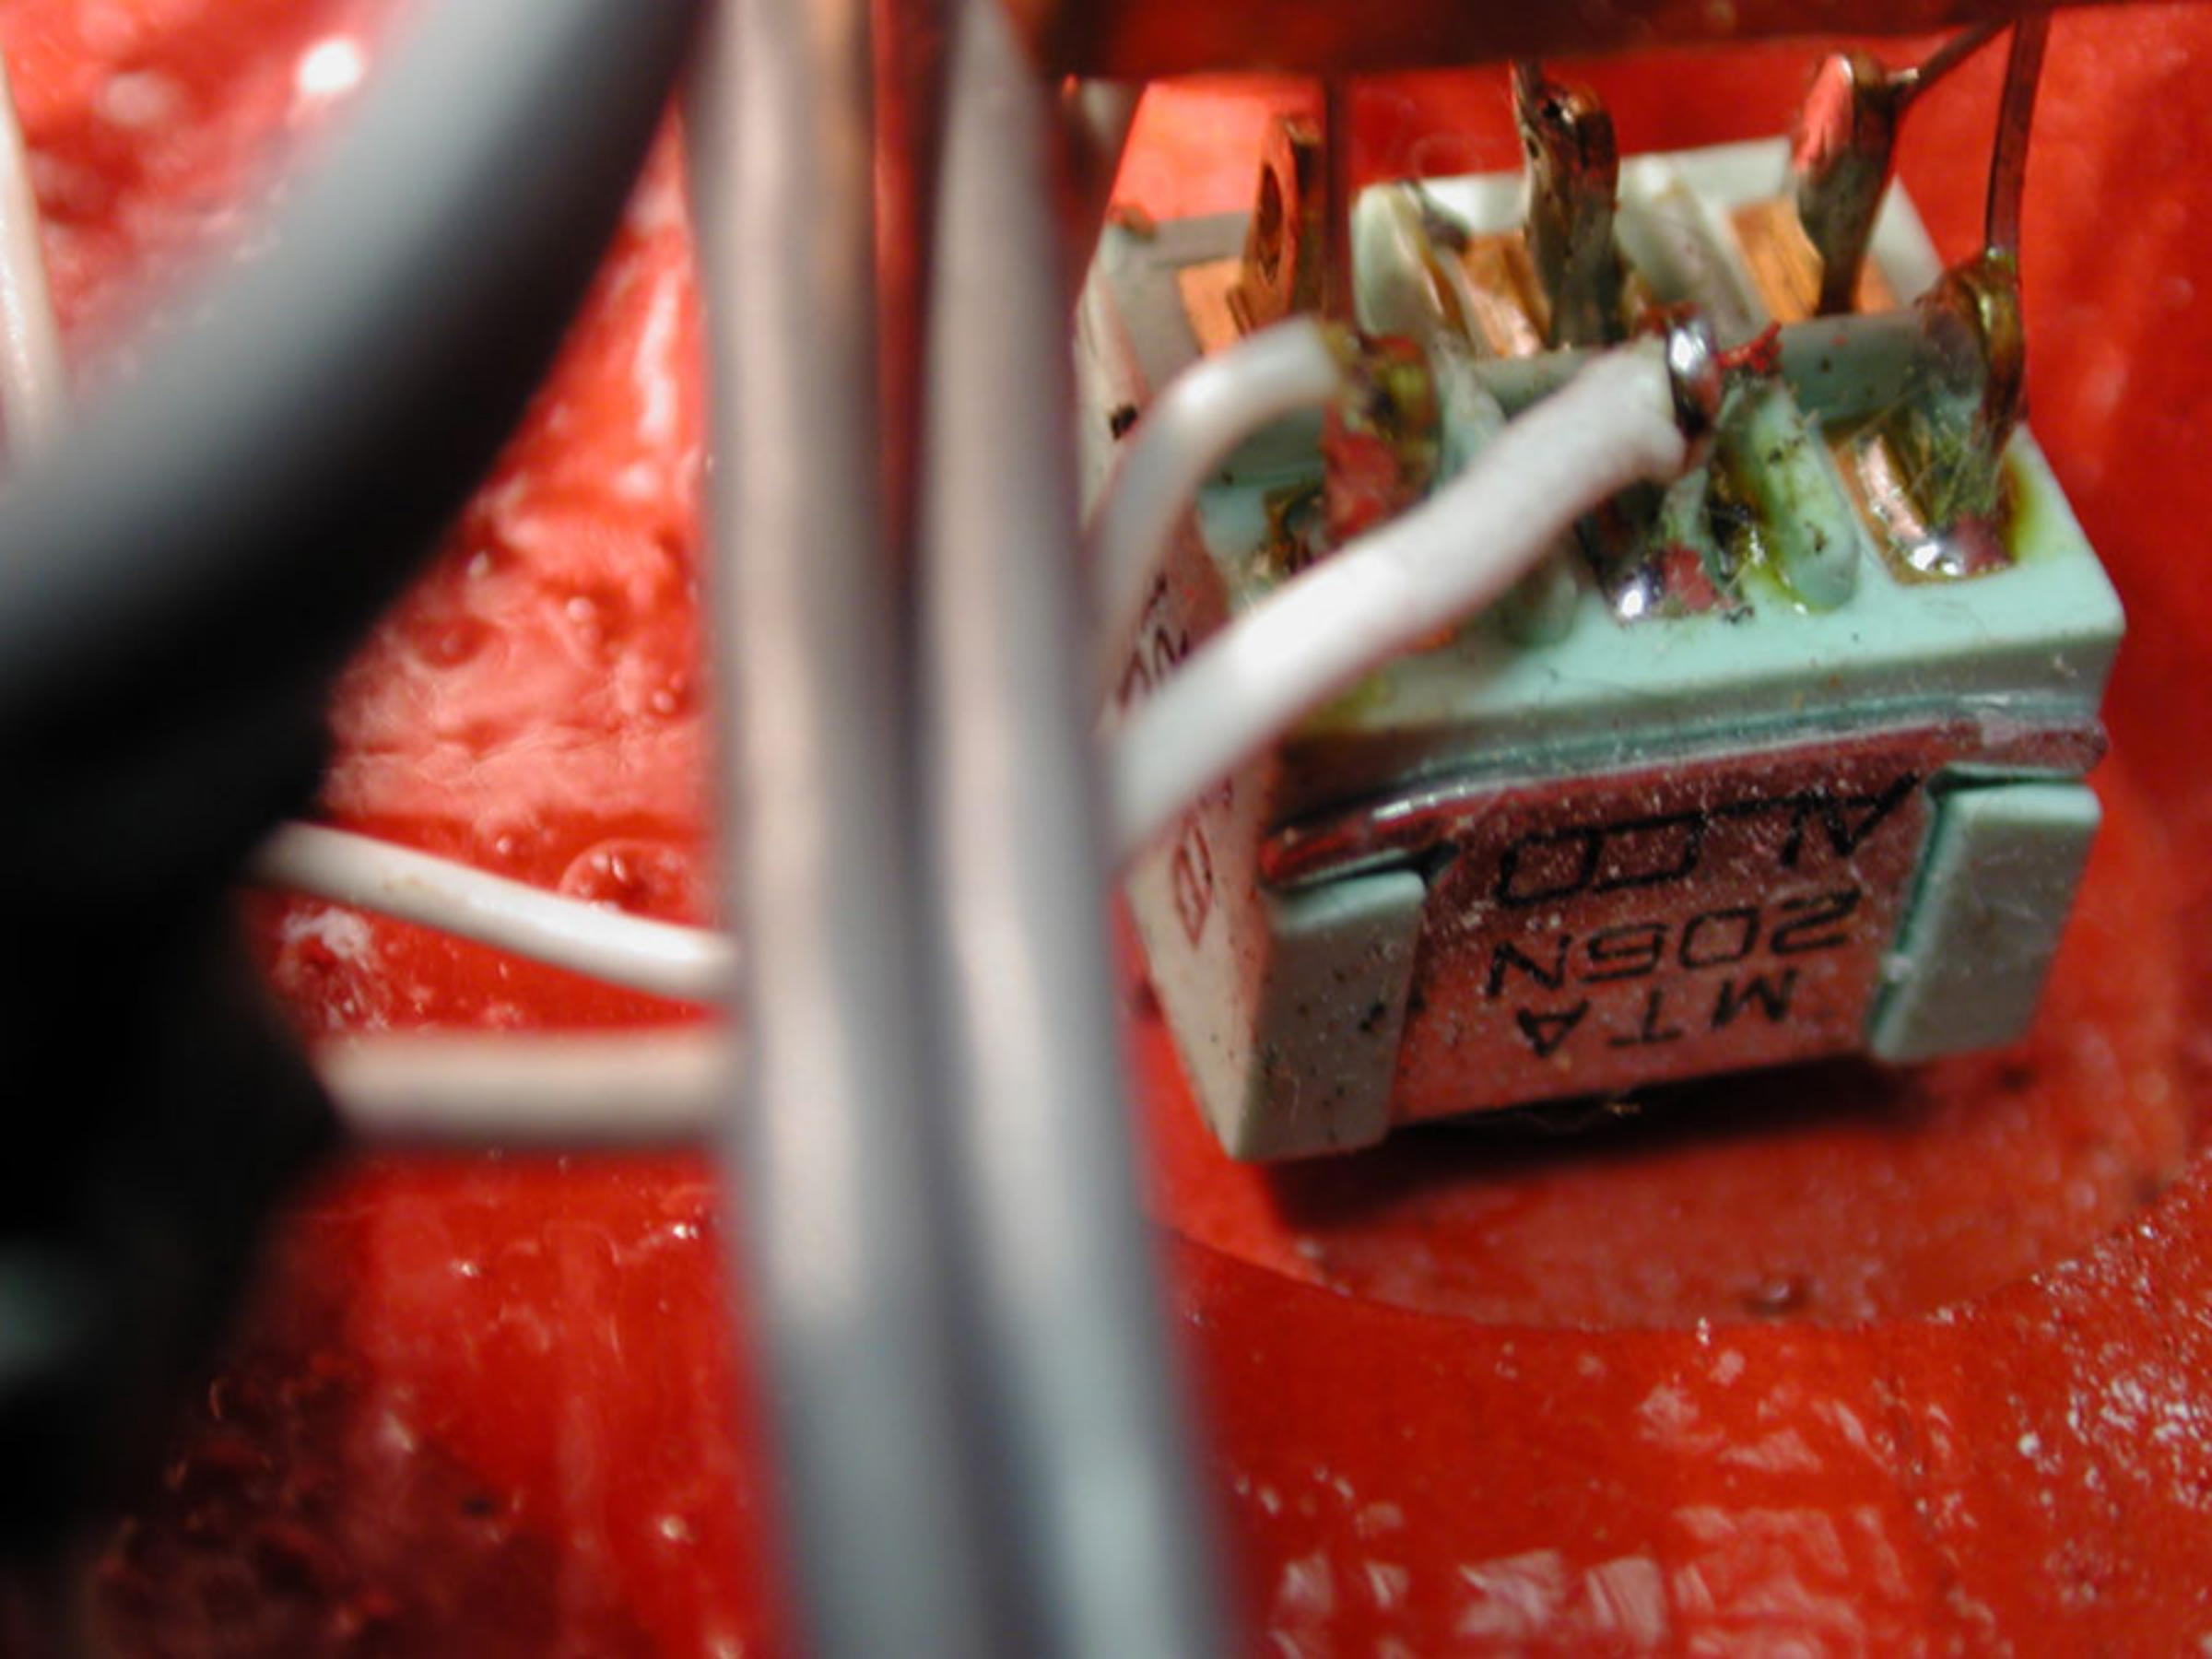

"60697"

60697

"LWP"

Treble PU Cavity

Treble P U Cavity

"P.T."

MTA
205N
A/C CO

20
B409 JAPAN

B409
JAPAN

"BA08116886"

BA08116886

"134852"

"BA08116886"

"134852"